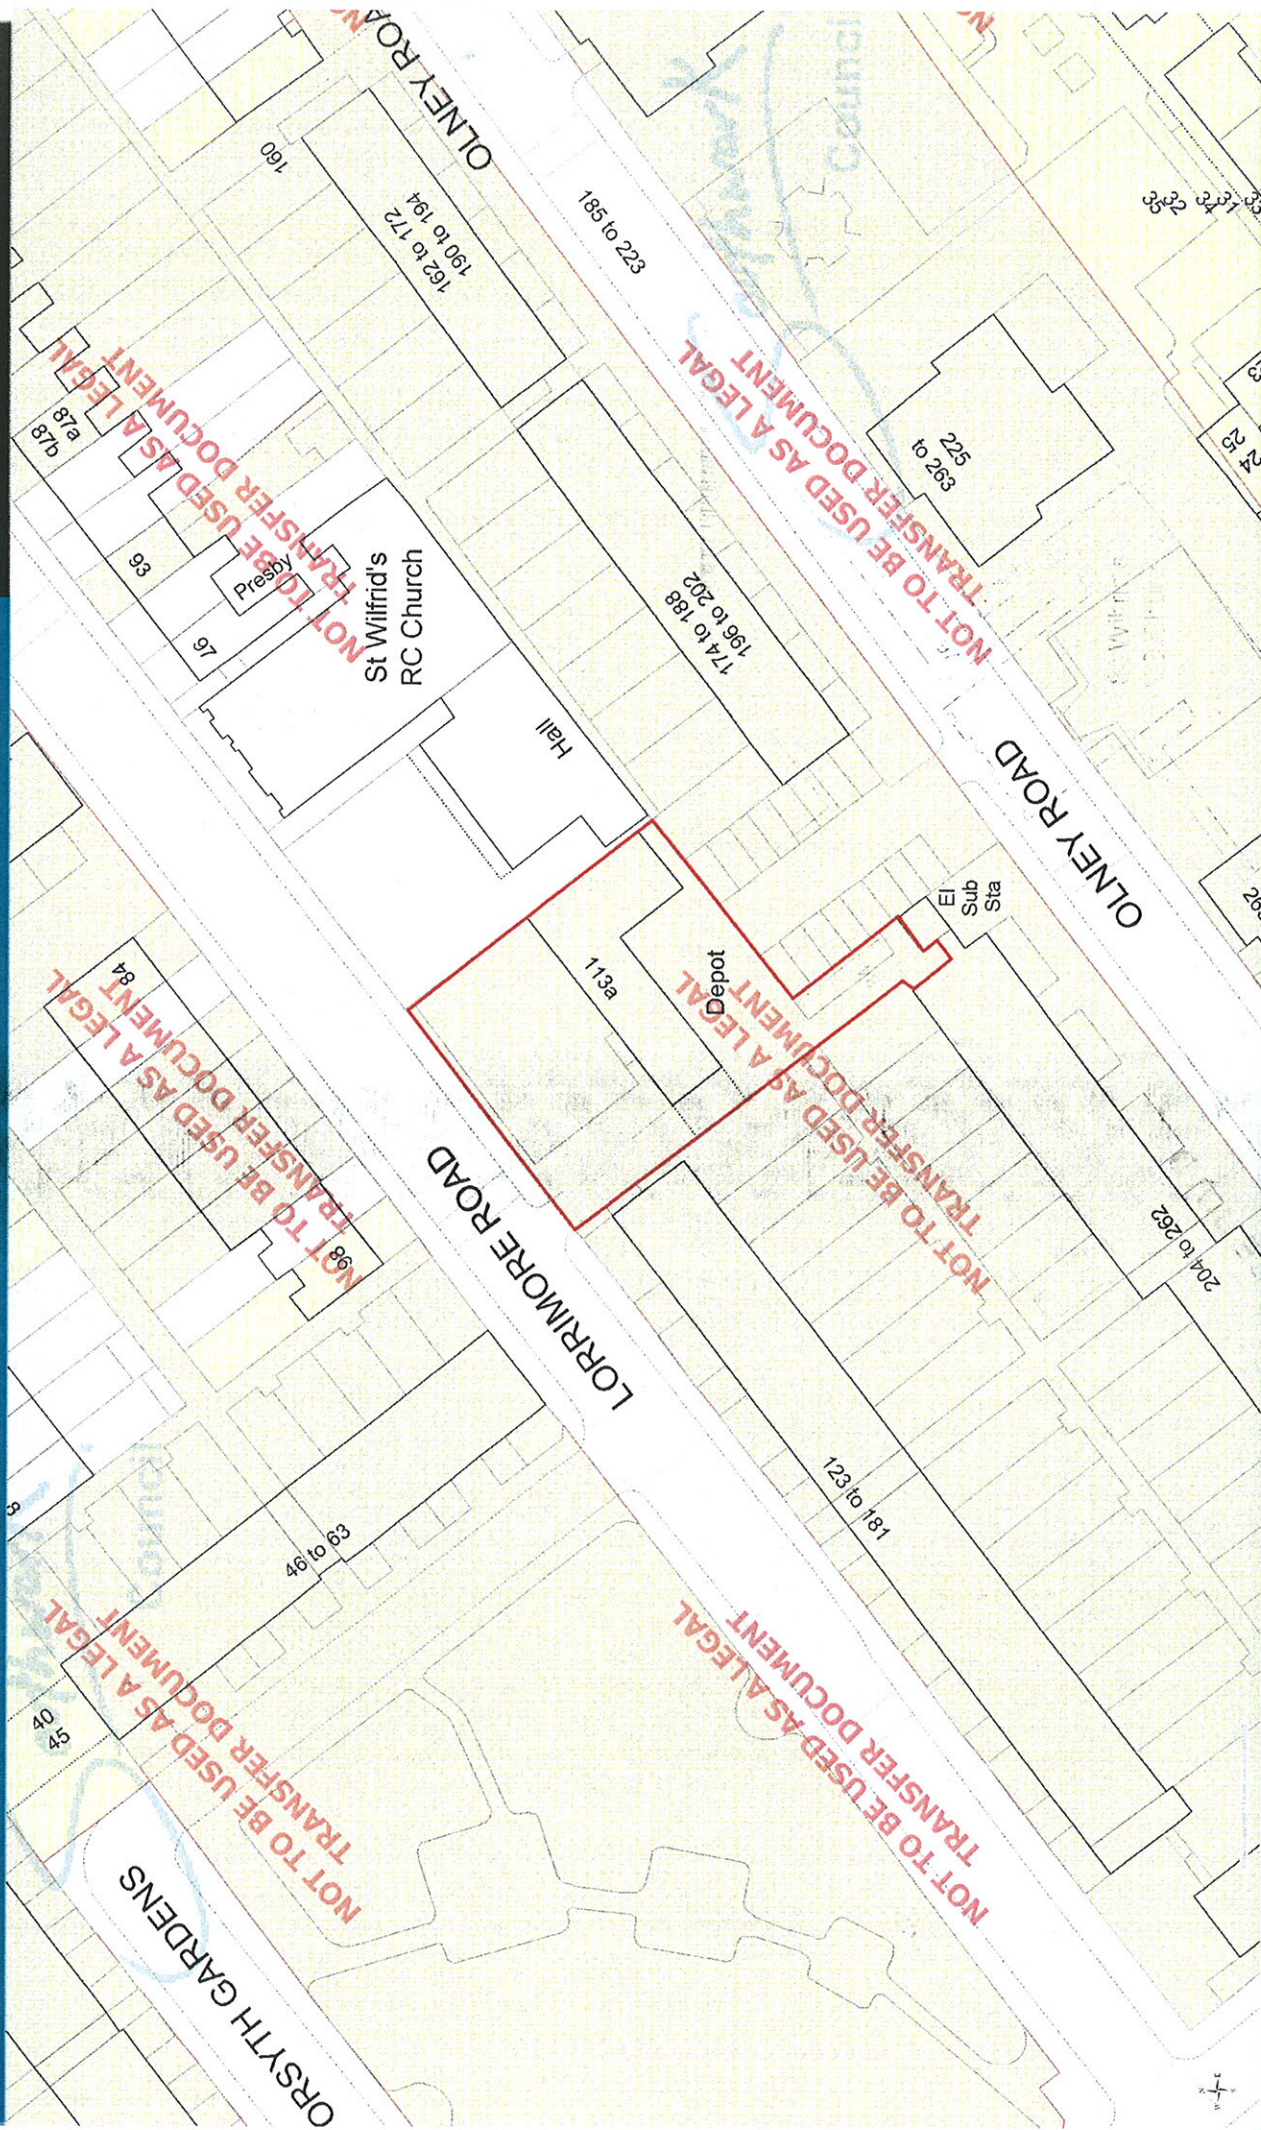

113 Lorrimore Road - Site Extent

Date 10/1/2008

Scale 1:273

08048 - 133 Lorrimore Road. London SE17
sketch proposal