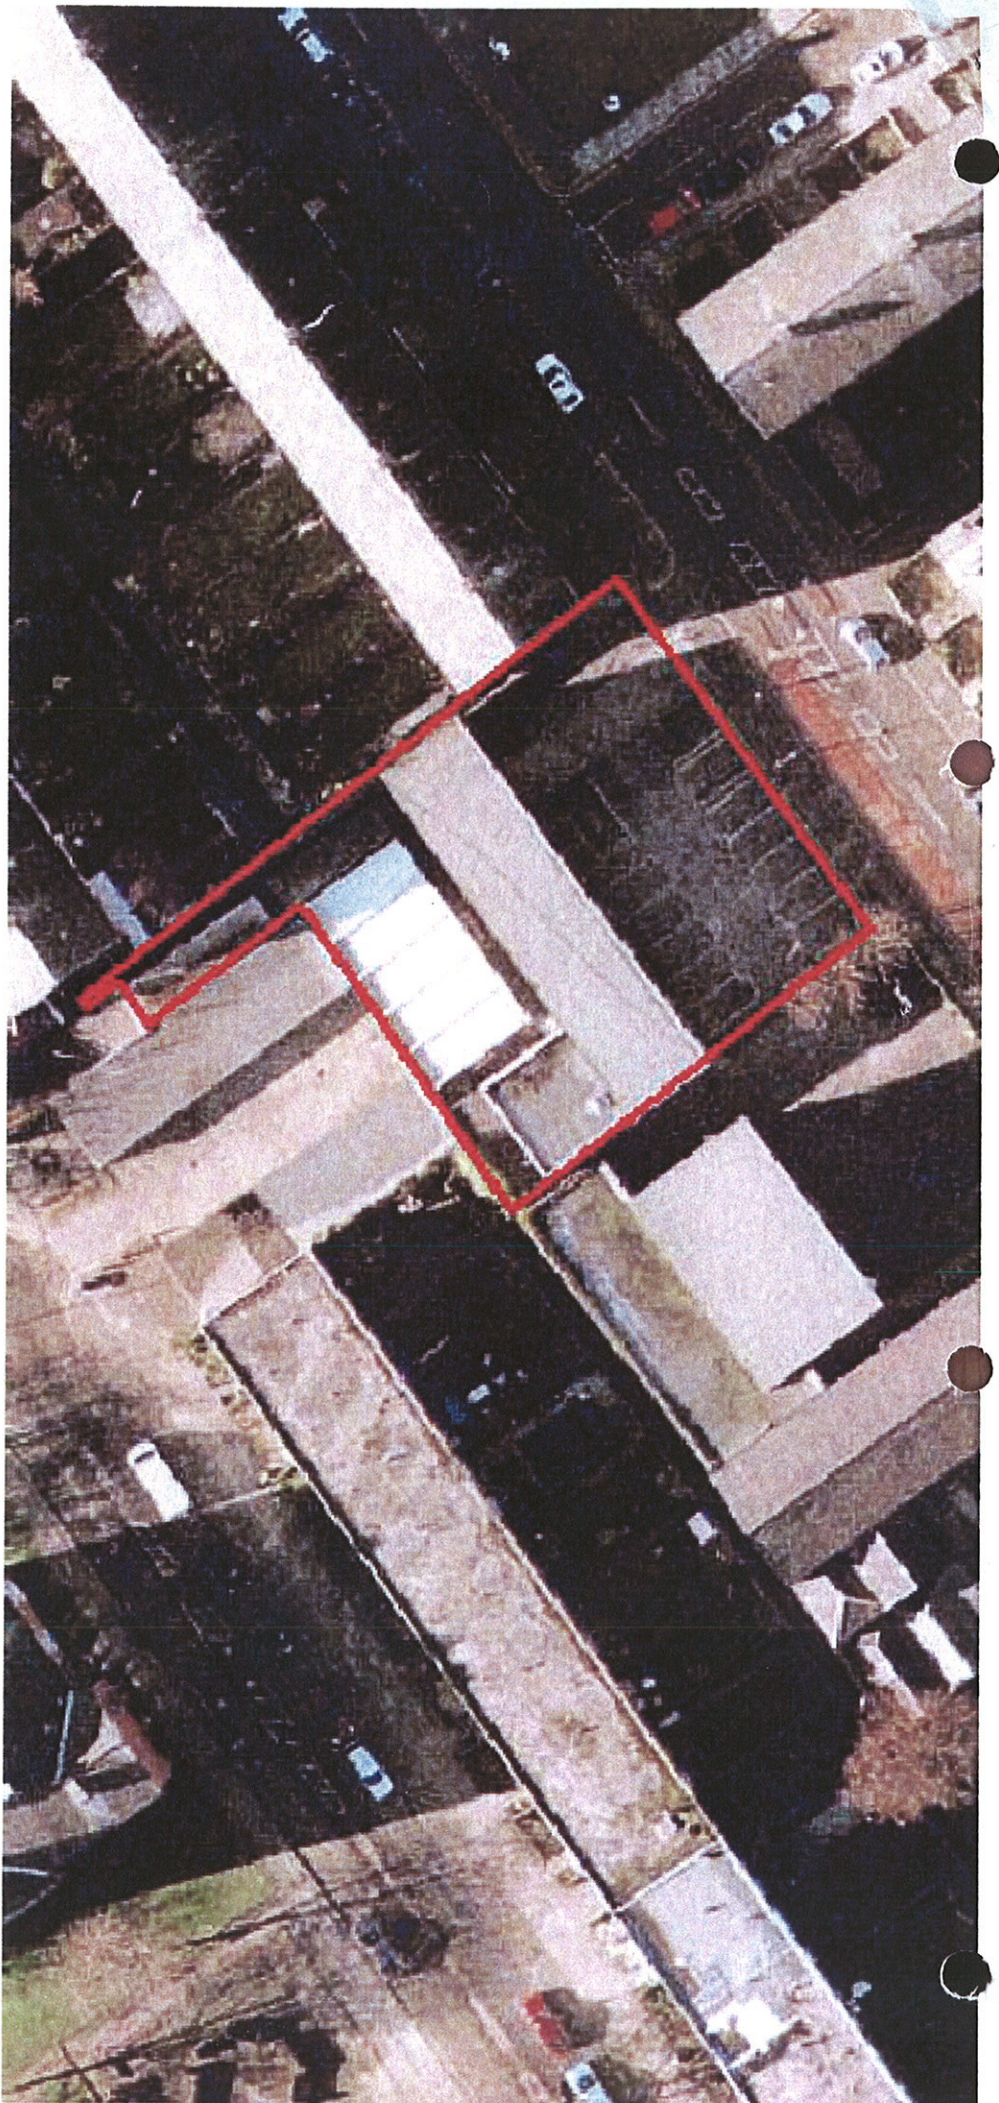

113 Lorrimore Road - Site Extent

Date 10/1/2008

Scale 1:273

08048 - 133 Lorrimore Road. London SE17
sketch proposal